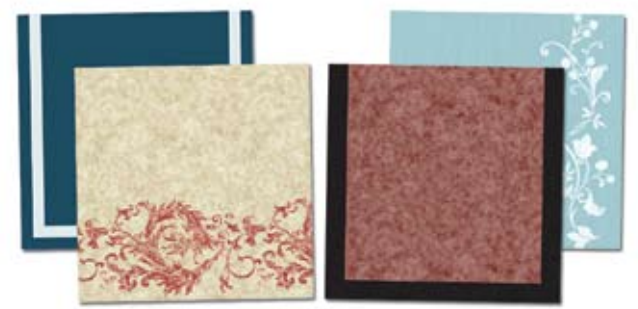

Design Online at www.PersonaShades.com

Experience ultimate design online with www.PersonaShades.com. Mix and match beautiful solid colors, rich textures, dazzling patterns and borders to create your own unique shade.

Choose from palettes of:

- Over 800 Solid Colors, grouped in easy to use color families
- 12 Patterns & Textures
- 4 Distinct Borders
- New Patterns added quarterly