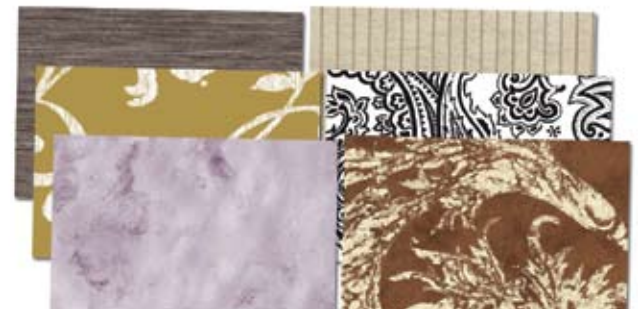

PERSONA Roman Shades in Tear Drop Style shown with the Basic Stripe texture in Color 1071.