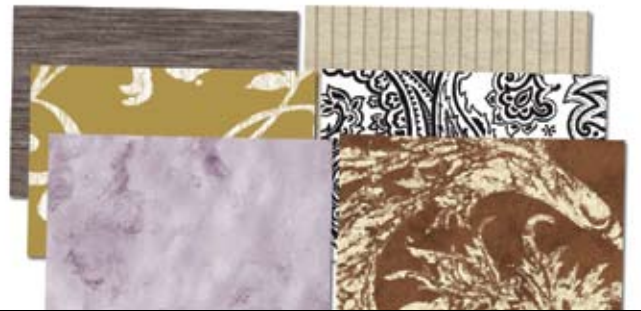

PERSONA™
Roller & Roman Shades

design options

PERSONA Roller Shades shown with Color 0199.

Over 800 Solid Colors

Choose from over 800 beautiful solid colors for your shade. Grouped in easy to use color decks.

PERSONA Roller Shades shown with the Spheres design in Texture Color 1044.

Textures & Patterns

Add an optional texture or pattern to your shade. There are many styles to choose from.

PERSONA Roller Shades shown with the Spheres design in Texture Color 1044 with Inset Border in Color 0264.

Borders

Add an optional border for the finishing touch.